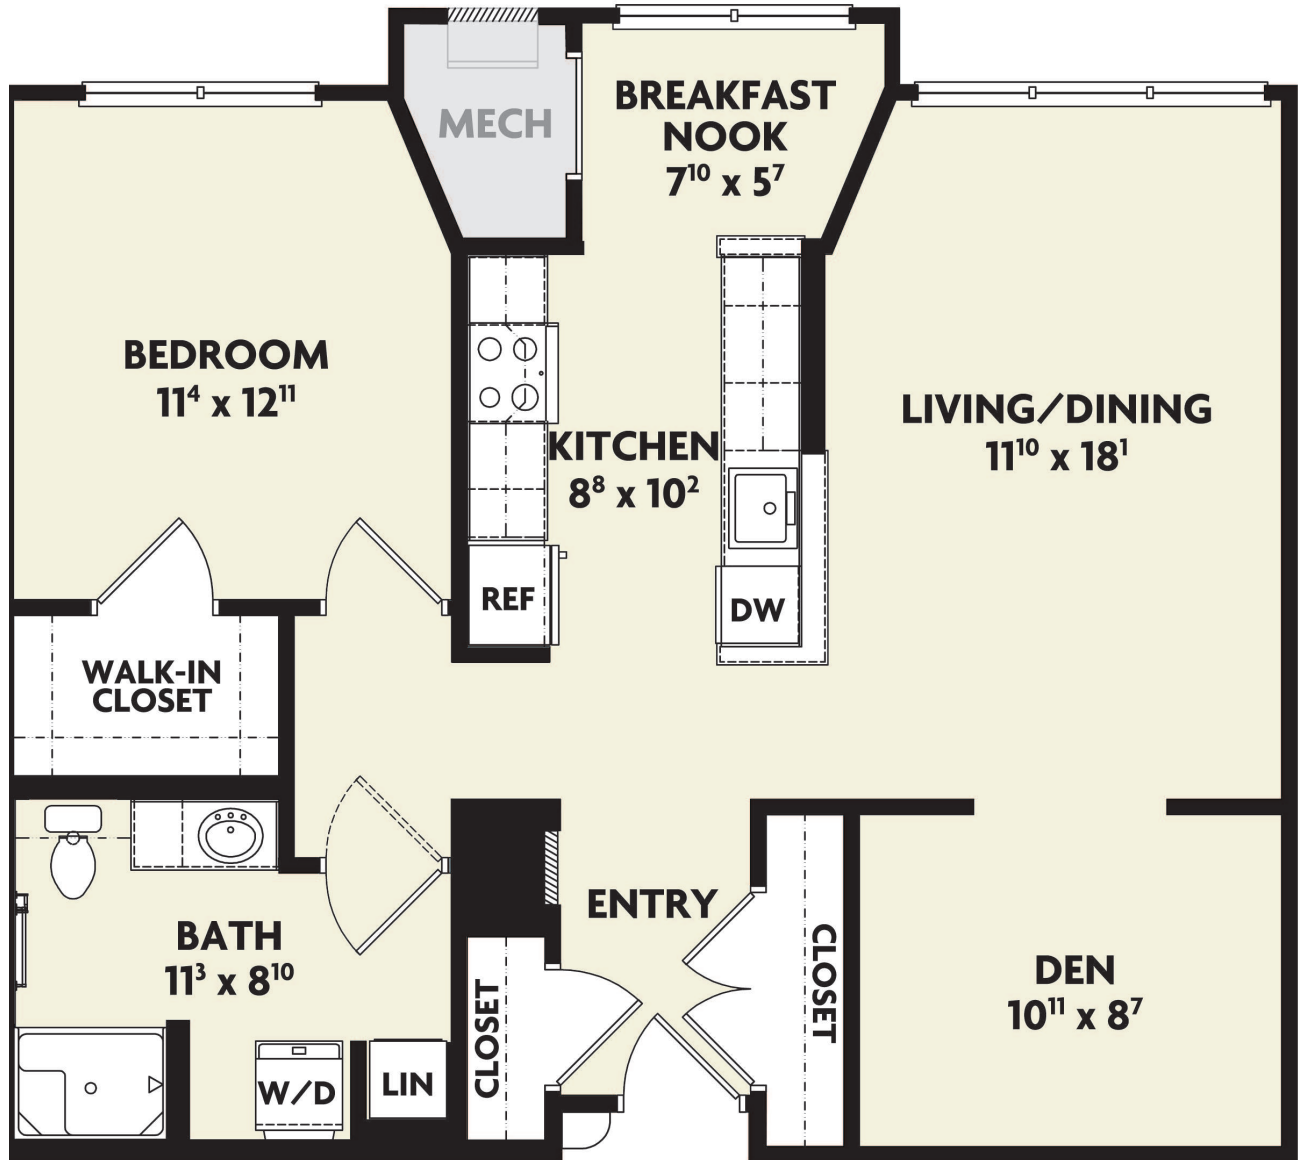

The WILLOWS

PREMIER RETIREMENT COMMUNITIES
FOR ACTIVE ADULTS

SALMON
HEALTH and RETIREMENT

Actual dimensions may vary slightly.

COTTONWOOD

942 sq. ft.

ONE-BEDROOM, ONE-BATHROOM
WITH DEN & BREAKFAST NOOK