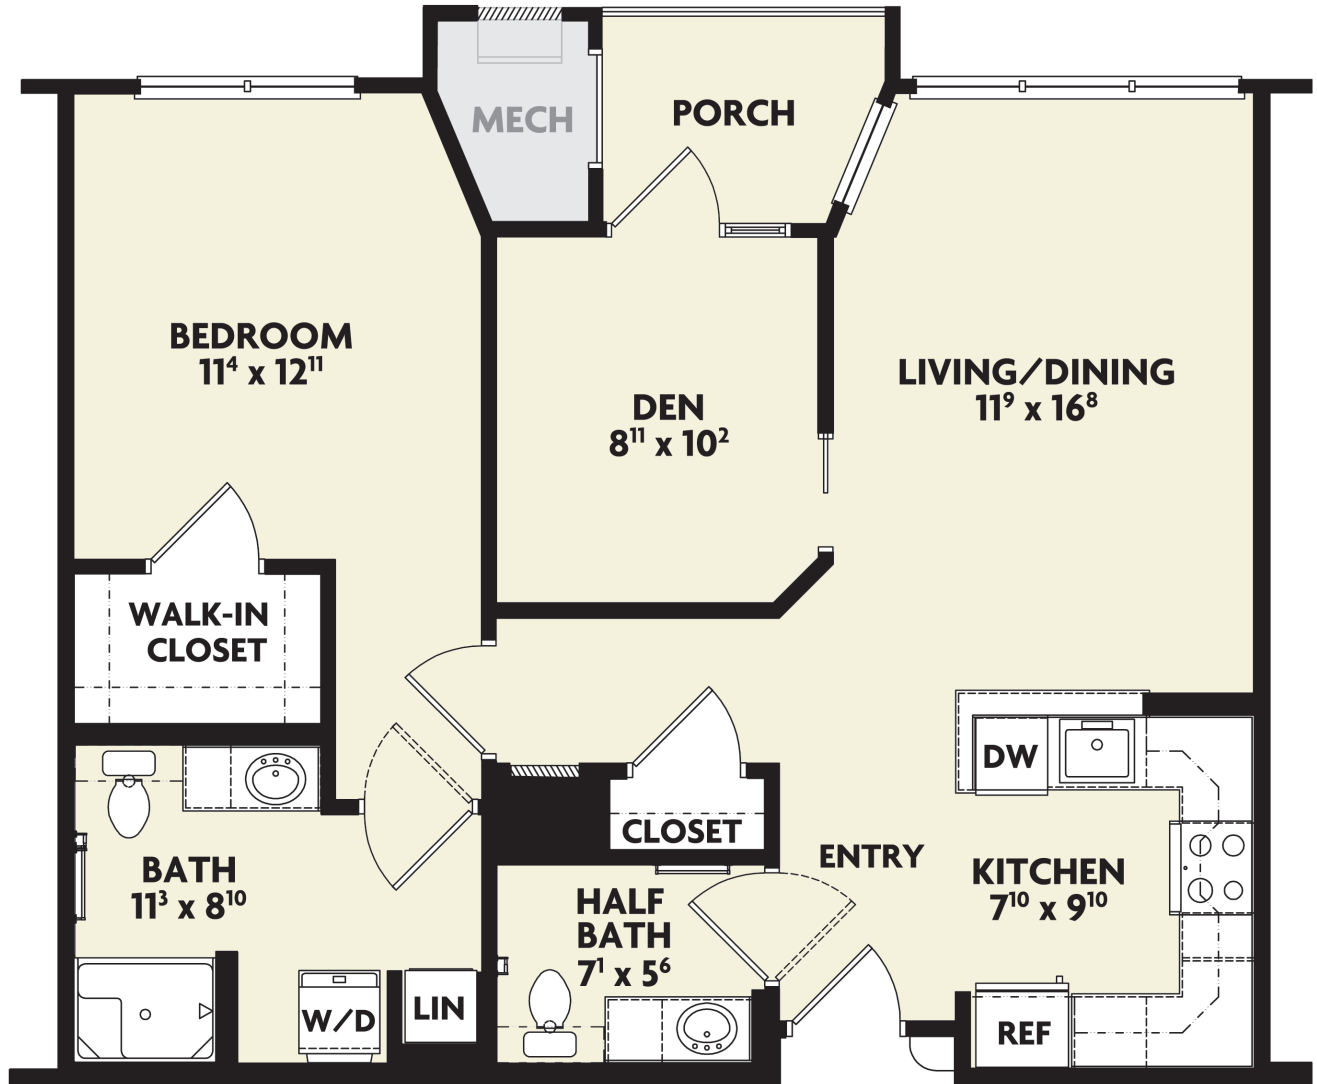

The WILLOWS
PREMIER RETIREMENT COMMUNITIES
FOR ACTIVE ADULTS

Actual dimensions may vary slightly.

DOUGLAS FIR WITH PORCH

897 sq. ft.

ONE-BEDROOM, ONE-AND-A-HALF-
BATH WITH DEN & PORCH