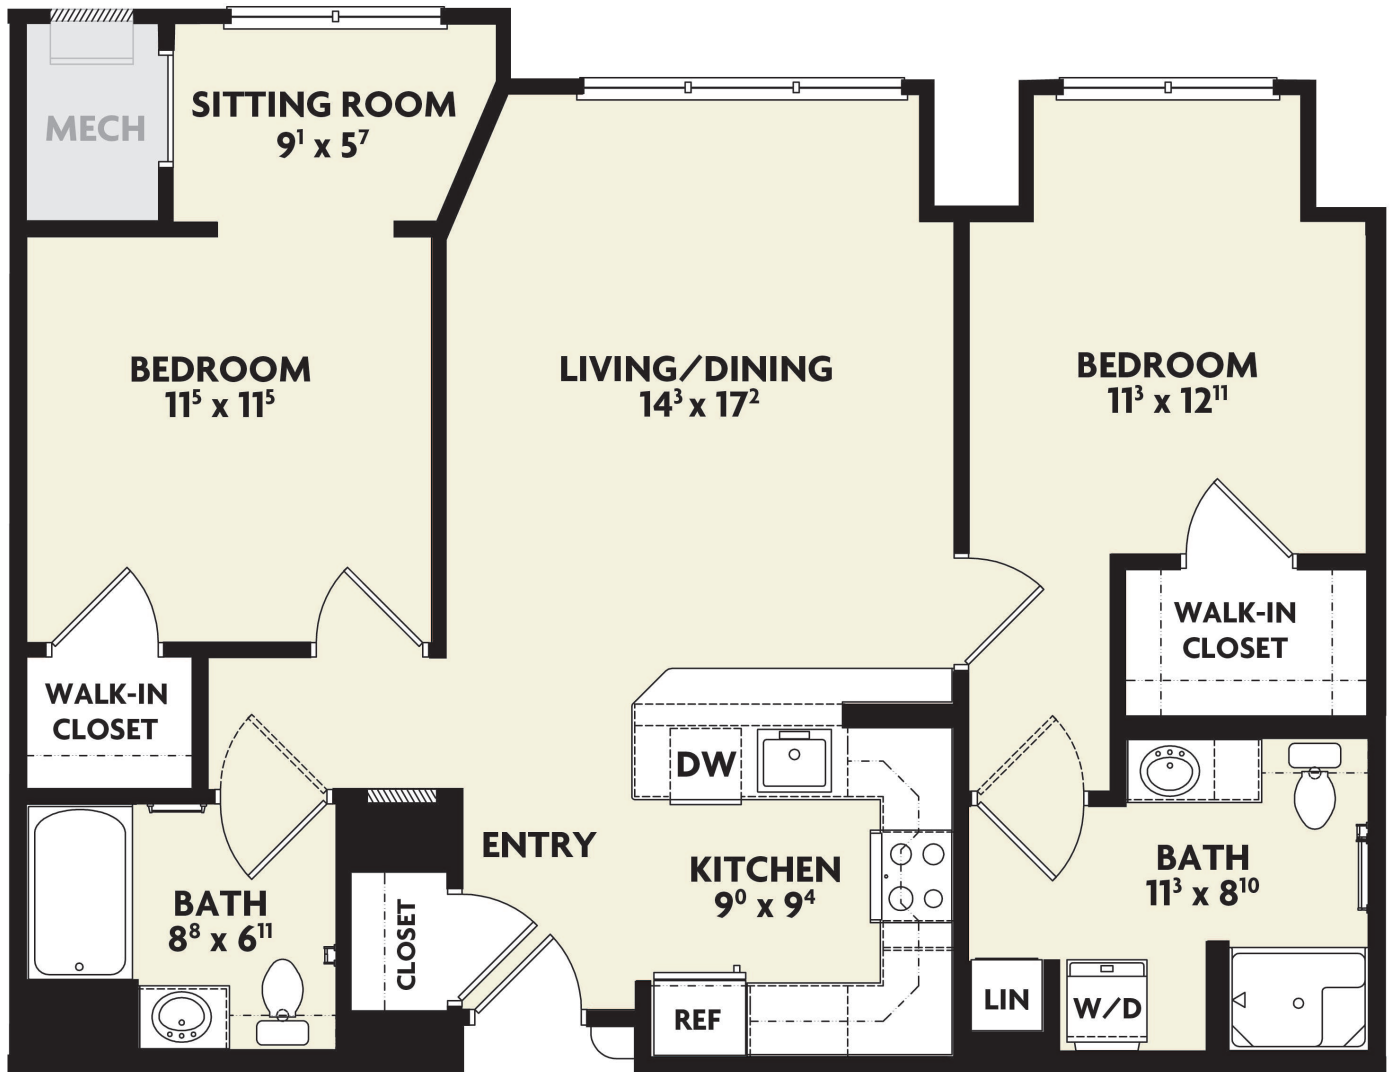

The WILLOWS
PREMIER RETIREMENT COMMUNITIES
FOR ACTIVE ADULTS

Actual dimensions may vary slightly.

LINDEN

1,066 sq. ft.

TWO-BEDROOM, TWO-BATH WITH
SITTING ROOM