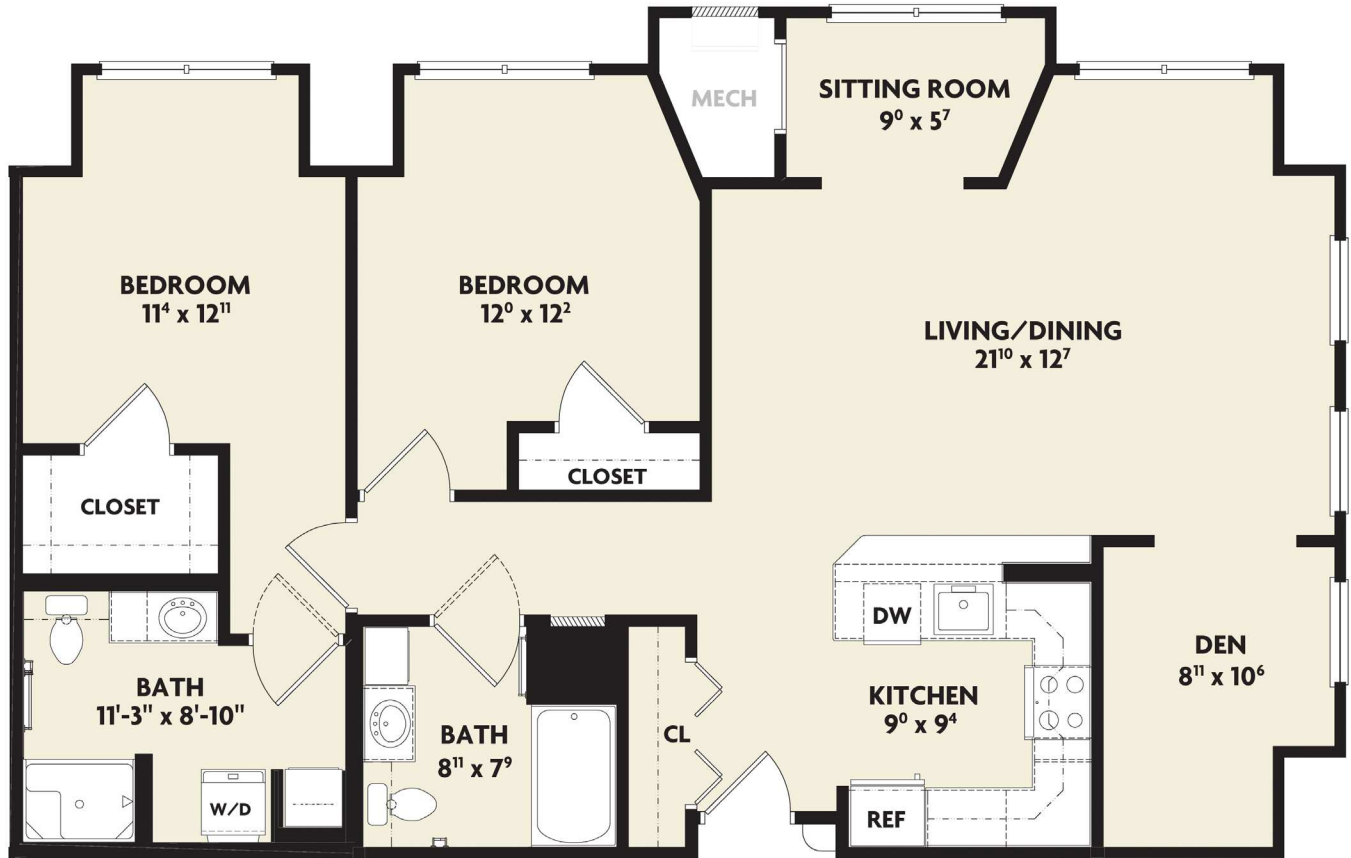

**The WILLOWS**  
PREMIER RETIREMENT COMMUNITIES  
FOR ACTIVE ADULTS

Actual dimensions may vary slightly.

## WILLOW

**1,280 sq. ft.**

TWO-BEDROOM, TWO-BATH  
WITH DEN & SITTING ROOM